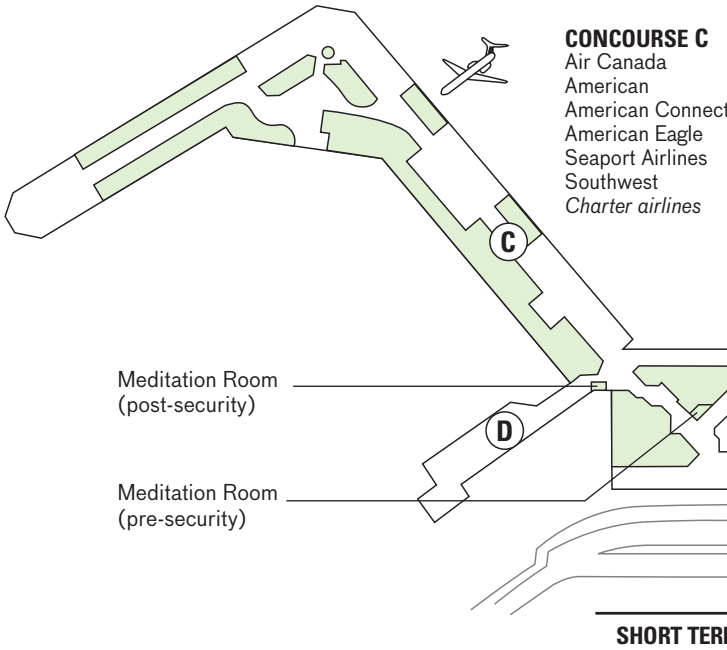

AIRPORT TERMINAL AND CONCOURSES

TERMINAL

LEVEL 3	Ticketing Level (shown above)	Ticketing Lobby
LEVEL 2	Baggage Claim Level	The Information
LEVEL 1	Ground Transportation Level	Ground Transpo