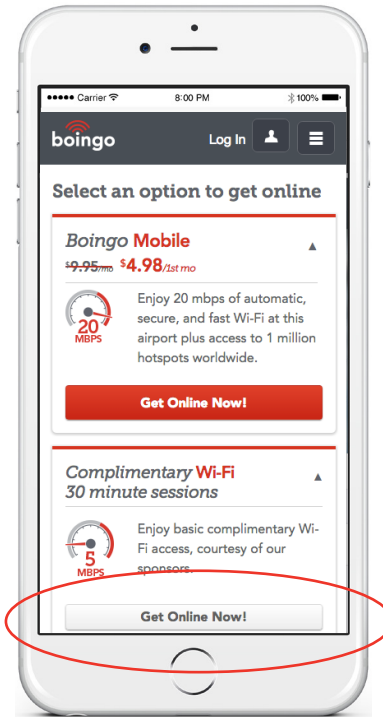

NASHVILLE INTERNATIONAL AIRPORT

FREE WI-FI

Connecting has never been easier!

Set your Wi-Fi to **ON**. This option is usually located in the device's settings menu. Then, select the **Boingo Hotspot** wireless network from the list.

STEP 1

From the welcome page select **Get Online Now!** to begin.

(If you do not see this page, open your internet browser.)

STEP 2

To connect to the free Wi-Fi, select **Complimentary Wi-Fi** option.

(Your 30-minute free session will begin after you watch a brief ad.)

Need more than 30 minutes of complimentary Wi-Fi?

We've got you covered. Free Wi-Fi sessions are unlimited at Nashville International Airport. Just select the complimentary option again and watch another ad once your time is up.