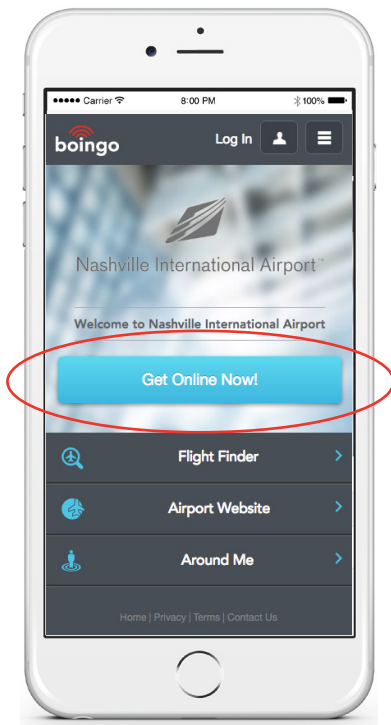

NASHVILLE INTERNATIONAL AIRPORT

FREE WI-FI

Connecting has never been easier!

Set your Wi-Fi to **ON**. This option is usually located in the device's settings menu. Then, select the **Boingo Hotspot** wireless network from the list.

STEP 1

From the welcome page select **Get Online Now!** to begin.

(If you do not see this page, open your internet browser.)

STEP 2

To connect to the free Wi-Fi, select **Complimentary Wi-Fi** option.

(Your 30-minute free session will begin after you watch a brief ad.)

Need more than 30 minutes of complimentary Wi-Fi?

We've got you covered. Free Wi-Fi sessions are unlimited at Nashville International Airport. Just select the complimentary option again and watch another ad once your time is up.